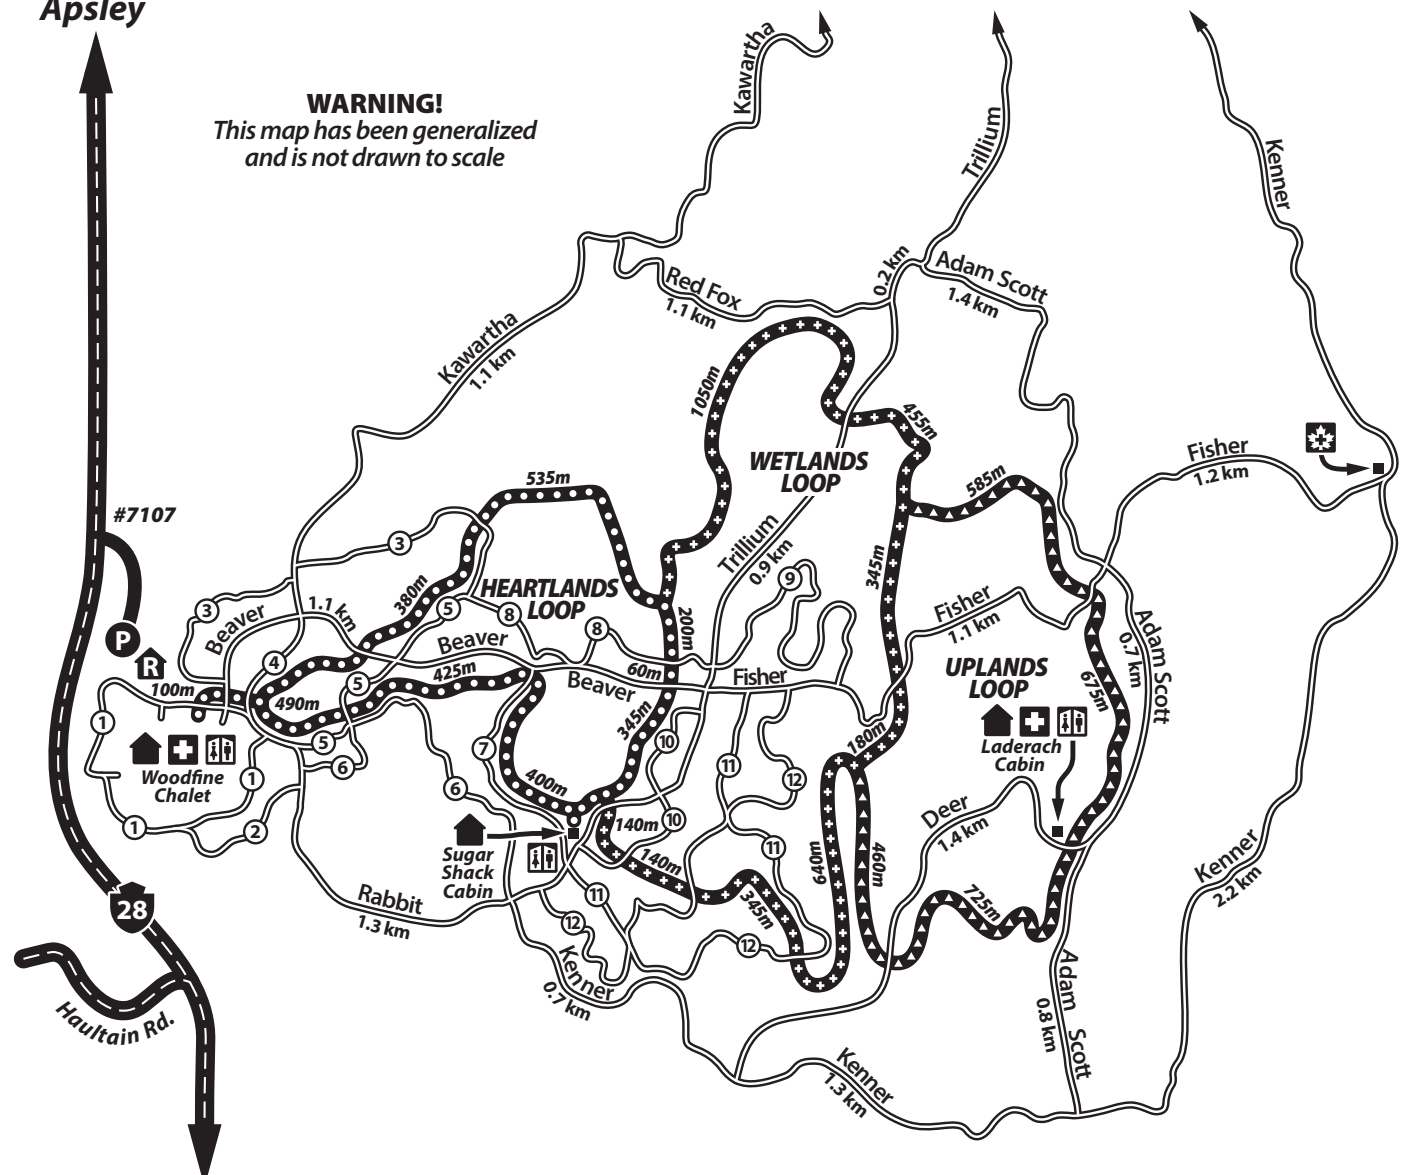

Legend

Snowshoe Trails

- Heartlands (2,935m)
- Wetlands (3,295m)
- Uplands (2,445m)

Other Features

- Ski Trail
- First Aid Equipment
- First Aid Cache
- Cabin
- Rental Shop
- Washroom
- Parking

Ski Trail Details

- ① Stadium Loop (0.8 km)
- ② Church's Hill (0.4 km)
- ③ Peanut (0.9 km)
- ④ Butter (0.2 km)
- ⑤ Jam (0.5 km)
- ⑥ Olympic (0.8 km)
- ⑦ Sugar Shack (1.1 km)
- ⑧ High Road (0.6 km)
- ⑨ The Hills (0.8 km)
- ⑩ Shake (0.5 km)
- ⑪ Rattle (0.9 km)
- ⑫ Roll (1.6 km)

Apsley

WARNING!
This map has been generalized
and is not drawn to scale

Peterborough